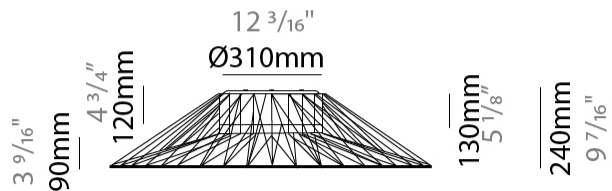

BIMBA SURFACE

D112045-

base number _____
Finish _____
Options _____

1. To build a product code in our configurator select the specify button on the base model # product page
2. To build a manual product code on this datasheet choose from the options listed below in blue font and add the suffix to the base model #

GENERAL

Series: Bimba
Partner: Ole
Division: Design
Installation: Surface
Product Type: Ceiling Surface
Mounting Location: Ceiling

PHYSICAL

Shape: Abstract
Diameter (mm): 1000
Diameter (in): 39 3/8
Height (mm): 240
Height (in): 9 7/16
Weight (kg): 6
Weight (lbs): 13.23
Diffuser: PMMA - Opal
Fixture Finish: BEI / BLK / BLU / COG / DGN / GRY / MRN / MOC / MUS / OLV / SIL / STN / TER / WHI
Holder Finish: Matte Black
Fixture Material: Fabric Cord / Metal
Primary Material: Fabric - Recycled
Cable Details: 2000mm Cable
Upon Request: Other fabric cord colors available upon request (see downloadable finish chart)

ELECTRICAL

Number of Lamps: 3
Lamp Type: LED Retrofit
Lamp Shape: A19
Bulb Included: Bulb Not Included
Max. Wattage Per Lamp (W): 15
Lamp Base: E26
Input Voltage (V): 120
Upon Request: 277Vac / GU24

LED

OPTICAL

RATINGS AND CERTIFICATIONS

Certified By: Certified for North American Standards
IP rating: IP20

Ø1000mm
39 3/16"