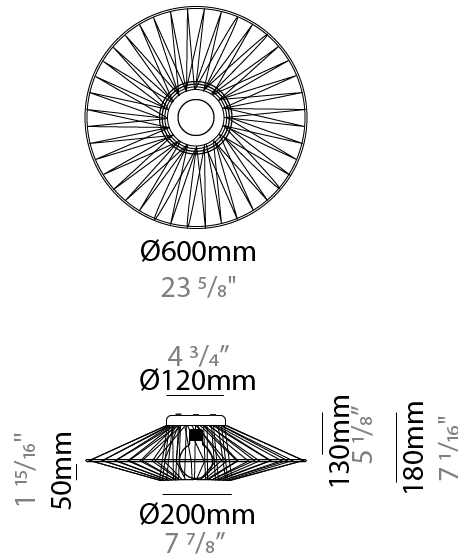

PROJECT	_____
TYPE	_____
SPECIFIER	_____
QUANTITY	_____
DATE	_____

BIMBA SURFACE

D112042-

base number   Finish
Options

1. To build a product code in our configurator select the specify button on the base model # product page
2. To build a manual product code on this datasheet choose from the options listed below in blue font and add the suffix to the base model #

GENERAL

Series: Bimba
Partner: Ole
Division: Design
Installation: Surface
Product Type: Ceiling Surface
Mounting Location: Ceiling

PHYSICAL

Shape: Abstract
Diameter (mm): 600
Diameter (in): 23 5/8
Height (mm): 180
Height (in): 7 1/8
Weight (kg): 4
Weight (lbs): 8.82
Diffuser: PMMA - Opal
Fixture Finish: BEI / BLK / BLU / COG / DGN / GRY / MRN / MOC / MUS / OLV / SIL / STN / TER / WHI
Holder Finish: Matte Black
Fixture Material: Fabric Cord / Metal
Primary Material: Fabric - Recycled
Cable Details: 2000mm Cable
Upon Request: Other fabric cord colors available upon request (see downloadable finish chart)

ELECTRICAL

Number of Lamps: 1
Lamp Type: LED Retrofit
Lamp Shape: A19
Bulb Included: Bulb Not Included
Max. Wattage Per Lamp (W): 15
Lamp Base: E26
Input Voltage (V): 120
Upon Request: 277Vac / GU24

LED

OPTICAL

RATINGS AND CERTIFICATIONS

Certified By: Certified for North American Standards
IP rating: IP20